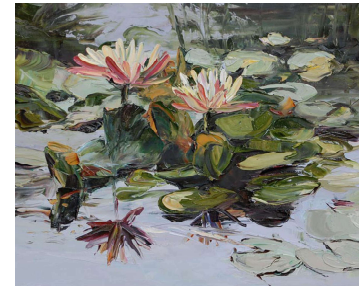

FORT MYERS BEACH ART LEAGUE WORKSHOP
MARCH 18TH & 19TH, 2022

**PALETTE KNIFE – OIL
FROM LANDSCAPE PHOTOGRAPHY**

Instructor: Jan Ellen Atkielski